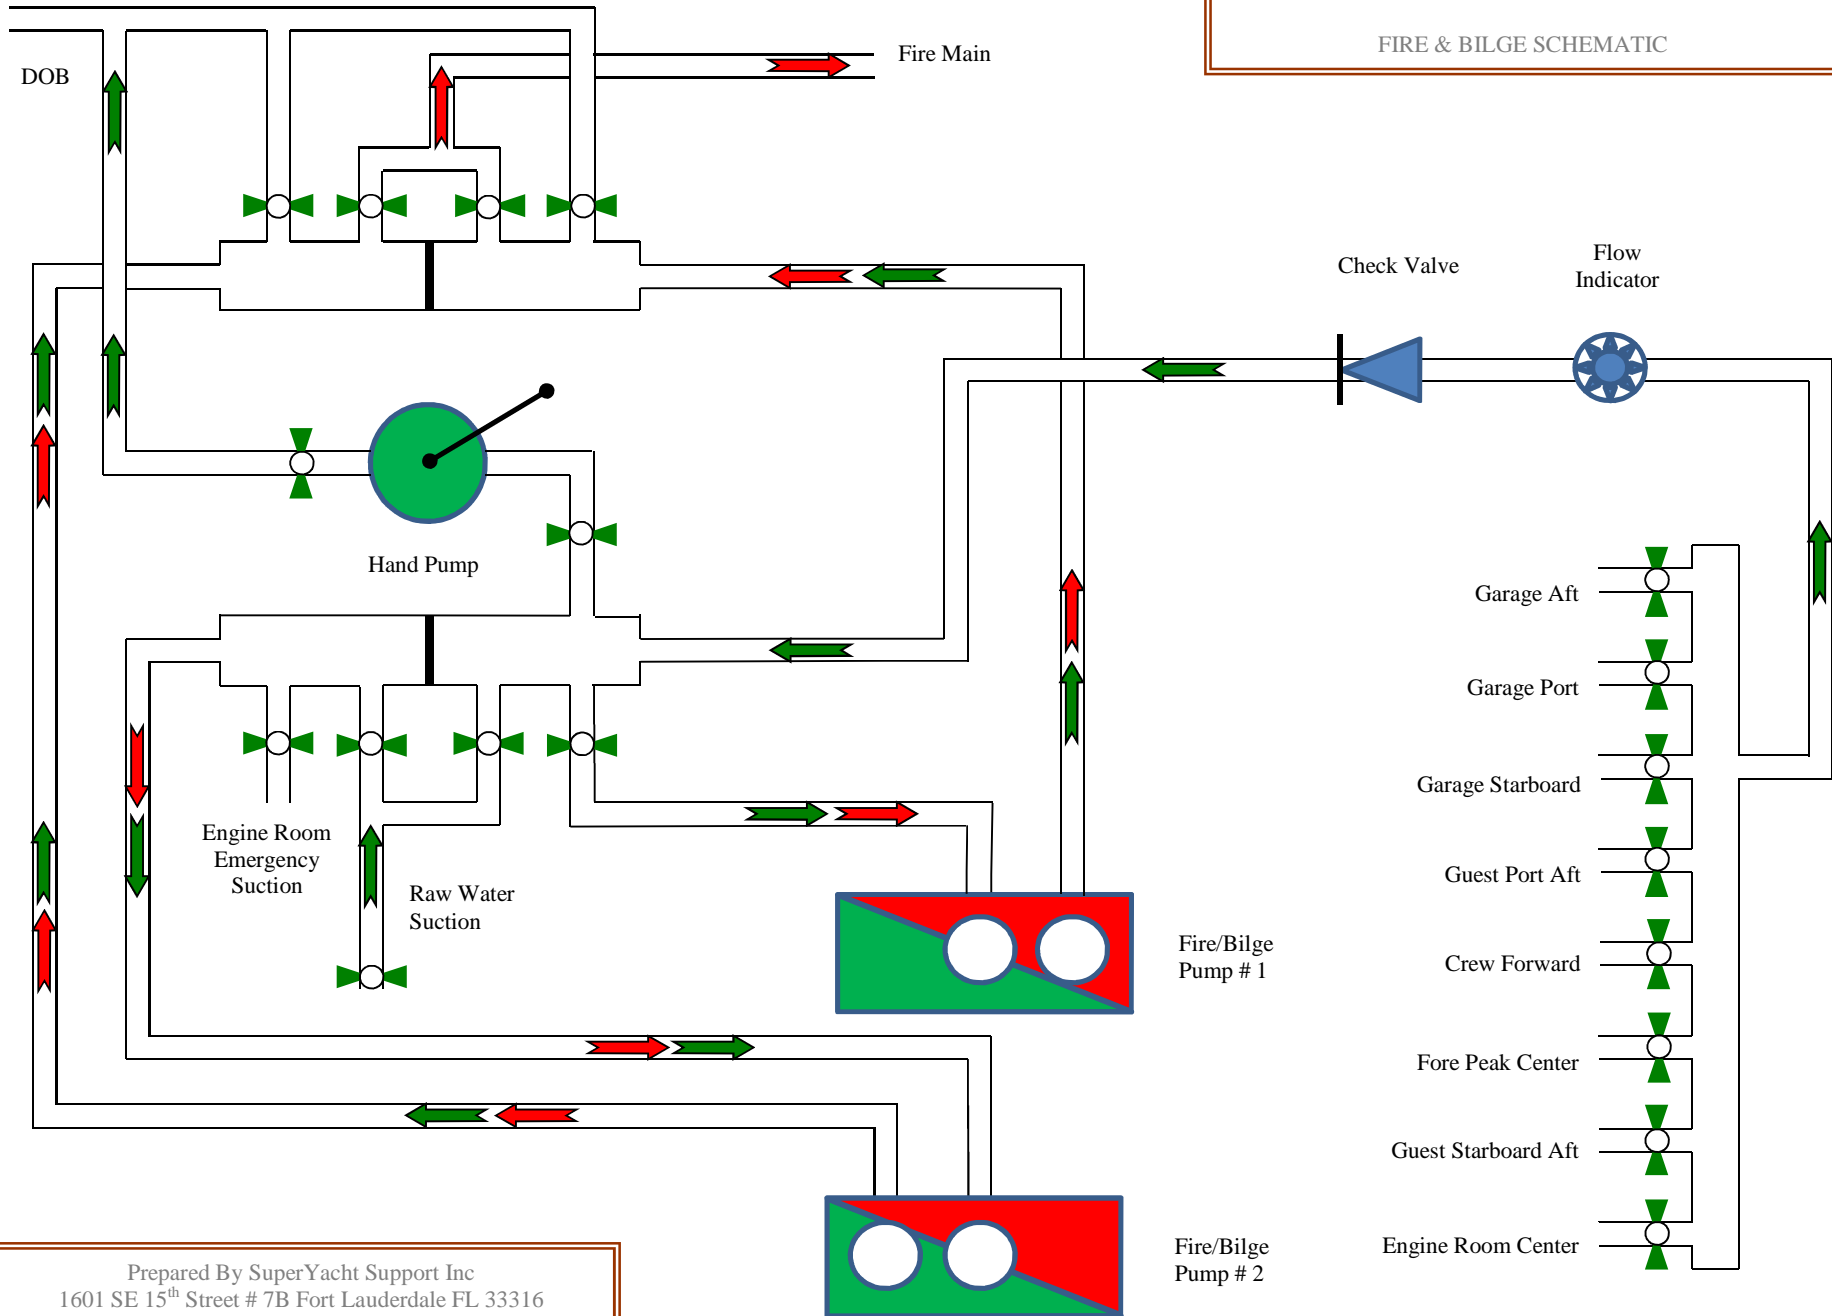

M/Y TOTALLY NUTS

FIRE & BILGE SCHEMATIC

Prepared By SuperYacht Support Inc
1601 SE 15th Street # 7B Fort Lauderdale FL 33316
Tel: 954 661 3749 www.superyachtsupport.com